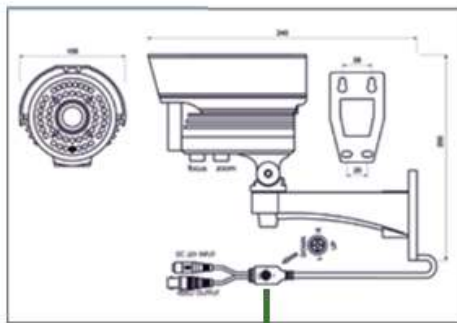

TECHNICAL SPECIFICATIONS

a division of **WattWire**

High Resolution Outdoor 2.8 to 12mm Vari-Focal Cylinder Camera

Zoom / Focus Knobs

- **Sony EFFIO-E DSP**
- **650TVL Resolution**
- **Sony Super 960H ExView HAD CCD**
- **48 LEDs, Up 130' night range**
- **OSD (On Screen Setup Menu)**
- **Easy Lens Adjustment**

Specification:

Joystick for On Screen Display (OSD) Setup

Image Sensor	1/3" SONY Super 960H EXVIEW HAD CCD
DSP	SONY EFFIO-E
Horizontal Resolution	650TV Line
Lens	2.8-12mm Mega pixel lens
IR Led	48 PCS
IR Range	Up to 131ft
Current Consumption	110mA (IR OFF) ,430mA (IR ON)
S/N Ratio	≥52dB (AGC OFF)
Menu	OSD Control
Picture Elements	PAL: 1024 (H) × 596 (V) NTSC: 1028 (H) × 508 (V)
Effective Pixel	PAL: 976 (H) × 582 (V) NTSC: 976 (H) × 494 (V)
Auto Gain Control	AUTO (4 STEP)
White Balance	ATW/PUSH/USER1/USER2/ANTI CR/MANUAL/PUSH LOCK
Back Light Compensation	BLC & HSBL
Day/Night	Auto/COLOR / B&W
Privacy Masking	ON / OFF (4 Zone)
Motion Detection	ON/OFF(24*16 Zone)
Dynamic Noise Reduction	2D
Language	English/Japanese/Chinese/German/French/ Russian/Portuguese/Spanish
Scanning System	2:1 Interlace
Min Illumination	0 Lux (IR ON)
Auto Electronic Shutter	PAL:1/50-1/100,000S , NTSC:1/60-1/100,000S
Video output	1Vp-p,75Ω
Gamma Correction	0.45
Power Supply	DC12V±20%
IP Rating	IP66
Storage Temperature	-20°C+60°C
Operating Temperature	-10°C+50°C
Dimensions	240*105*200mm
Weight	1210g